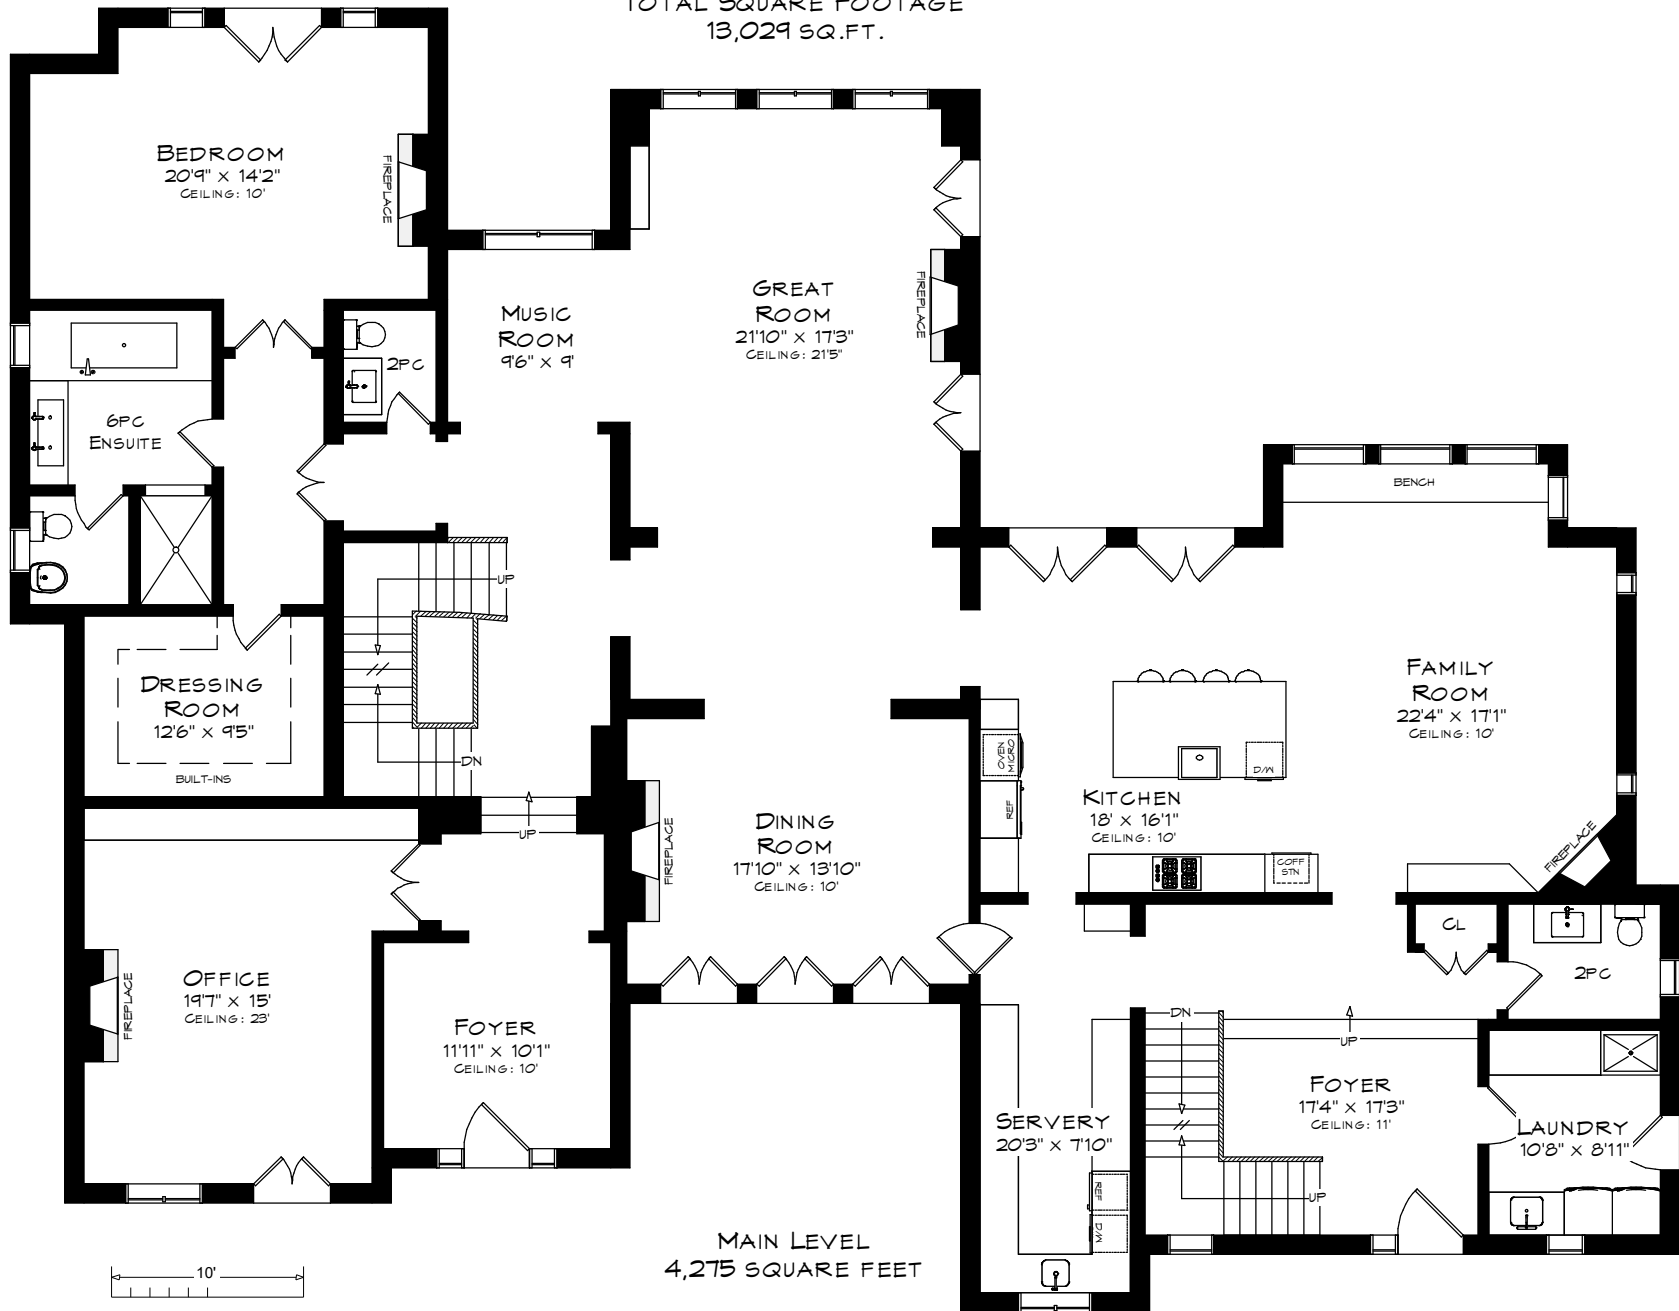

# 319 BALSAM DRIVE

TOTAL SQUARE FOOTAGE  
13,029 SQ.FT.

Measurements may not be 100% accurate  
and should be used as a guideline only.  
May - 2023

# 319 BALSAM DRIVE